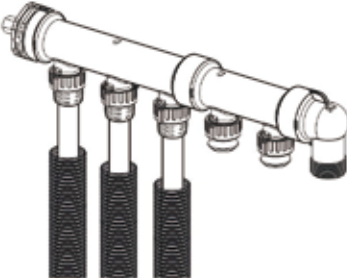

Uponor Aqua PLUS manifolds PPM with adapters

NEW

PTFE tapes = EN 751-3 FRp