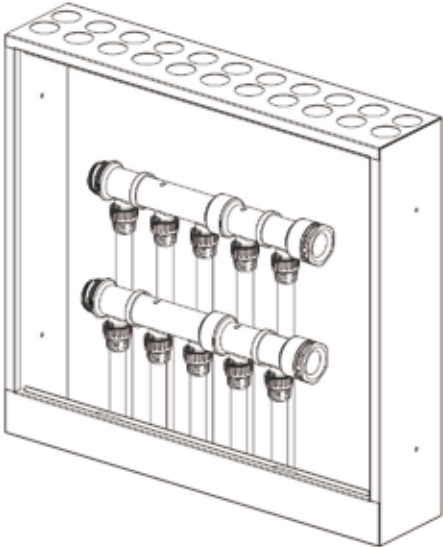

Uponor Aqua PLUS manifolds PPM with adapters

NEW

PTFE tapes = EN 751-3 FRp