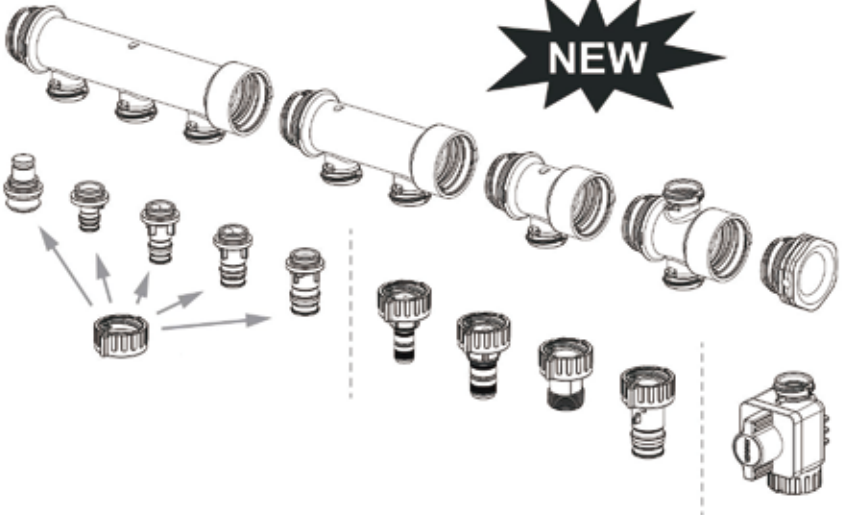

Uponor Aqua PLUS manifolds PPM with adapters

NEW

PTFE tapes = EN 751-3 FRp